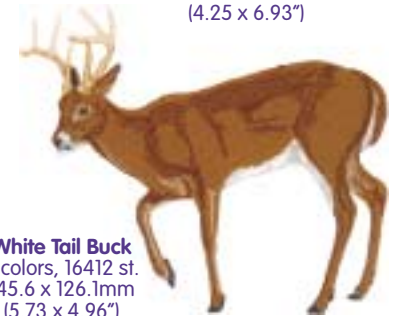

where perfection is the common thread

M W  
Macintosh® Windows®

For use with  
5"x 7" or  
larger sewing  
fields!

(AN13) Animals 13—Deer & Elk

**Does**  
8 colors, 29562 st.  
152.4 x 125.5mm  
(6 x 4.94")

**White Tail Head**  
12 colors, 22430 st.  
98.9 x 173.5mm  
(3.89 x 6.83")

**Mule Deer Buck**  
12 colors, 17957 st.  
117.5 x 177.1mm  
(4.63 x 6.97")

**Bugling Elk**  
13 colors, 21221 st.  
107.9 x 175.9mm  
(4.25 x 6.93")

**Cow Elk & Calf**  
9 colors, 30361 st.  
137.9 x 126.2mm  
(5.43 x 4.97")

**Bull Elk**  
12 colors, 25977 st.  
115.8 x 175.7mm  
(4.56 x 6.92")

**White Tail Buck**  
8 colors, 16412 st.  
145.6 x 126.1mm  
(5.73 x 4.96")

**Mule Deer Head**  
8 colors, 20191 st.  
111.7 x 176.9mm  
(4.4 x 6.96")

**Locked Horns**  
10 colors, 26516 st.  
175.9 x 97.6mm  
(6.93 x 3.84")

**White Tail Doe & Fawn**  
7 colors, 23122 st.  
137.2 x 126.8mm  
(5.4 x 4.99")